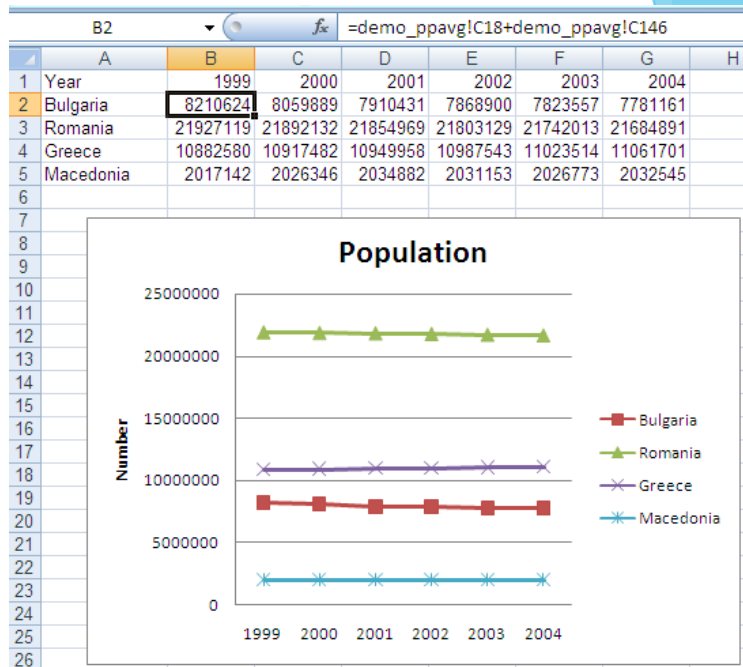

Calculating with Excel

Exercises

BRIE- European Studies and Public Administration

1

Checking for errors

- ▶ Download

[Excel file Average population by sex-1999-2004](#)

from www.uni-ruse.bg/fbm/mra

- ▶ Calculate total population for each country below the age groups
- ▶ Find the difference between Total row and calculated total
- ▶ Correct the errors in tables

2

Ratio of population

► Calculate the ratio

	B	C	D	E	F	G	H	I	J	K
11	Males									
12										
13	Bulgaria									
14										
15		1999a00	2000a00	2001a00	2002a00	2003a00	2004a00		1999a00	2000a00
16										
17										
18	Total	4002616	3926813	3852034	3828882	3803501	3779225			
19	Less than 5 years	176713	170293	165511	166792	169873	171656		4.41%	4.34%
20	Between 5 and 9 years	229022	210138	192845	182345	171757	165840		5.72%	5.35%
21	Between 10 and 14 years	271581	265154	256889	247633	235913	222112		6.79%	6.75%
22	Between 15 and 19 years	293073	283068	275271	272822	270345	267751		7.32%	7.21%
23	Between 20 and 24 years	323503	308417	293637	289576	285340	281022		8.08%	7.85%
24	Between 25 and 29 years	302101	297627	293058	297588	300669	299846		7.55%	7.58%
25	Between 30 and 34 years	274043	276560	277560	281646	283284	284370		6.85%	7.04%
26	Between 35 and 39 years	278357	271007	262234	257964	257968	262593		6.95%	6.90%
27	Between 40 and 44 years	263526	278465	273668	271419	269397	267500		7.06%	7.09%
28	Between 45 and 49 years	292132	282898	277447	277205	274321	271305		7.30%	7.20%