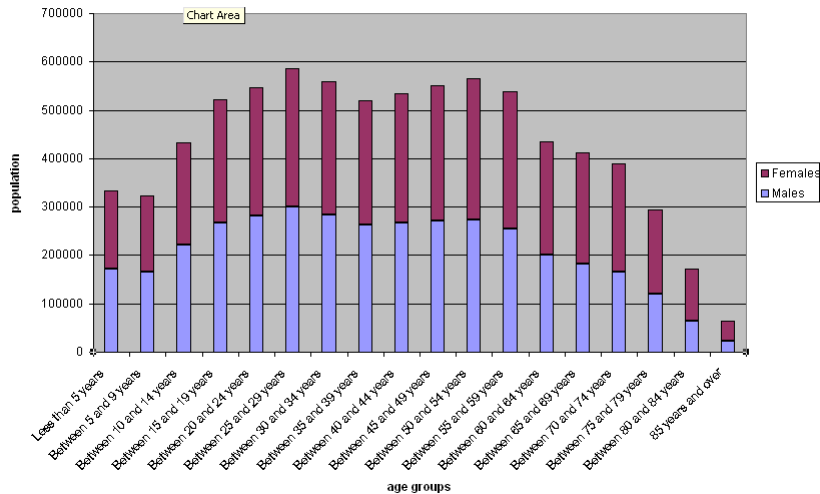

Bulgaria - 2004